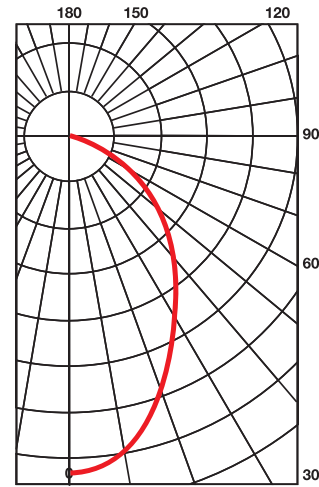

R20F Floodlight Photometrics

0 ft	Illuminance Distribution Ratio					
3 ft	-	-	-	0.020	0.210	1.000
6 ft		0.005	0.019	0.053	0.138	0.250
9 ft	0.006	0.012	0.023	0.042	0.084	0.111
12 ft	0.008	0.013	0.022	0.035	0.054	0.063
15 ft	0.008	0.012	0.019	0.027	0.037	0.040
	15 ft	12 ft	9 ft	6 ft	3 ft	CL