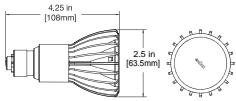

R20F Floodlight Photometrics

0 ft	Illuminance Distribution Ratio					
3 ft	-	-	-	0.020	0.210	1.000
6 ft		0.005	0.019	0.053	0.138	0.250
9 ft	0.006	0.012	0.023	0.042	0.084	0.111
12 ft	0.008	0.013	0.022	0.035	0.054	0.063
15 ft	0.008	0.012	0.019	0.027	0.037	0.040
	15 ft	12 ft	9 ft	6 ft	3 ft	CL

R20F Illuminance at Beam Centerline

White	CCT	P/N	Total Lumen	Throw Distance (feet)				
				3	6	9	12	15
Extra Warm	2600°K	0610XX	450	247.5	61.8	27.5	15.4	9.90
Warm	2700°K	0611XX	450	247.5	61.8	27.5	15.4	9.90
Neutral	3500°K	0613XX	460	253.0	63.3	28.1	15.8	10.10
Cool	4500°K	0614XX	490	269.5	67.3	29.9	16.8	10.78

Unit in lux
1 lux = 0.0929 footcandle (fc)

R20F White E26/E27 Base

Product Code	White Light CCT	Voltage	Fin Color
06 E26/E27	10 Extra Warm (2600°K)	0 120V	0 White
	11 Warm (2700°K)	1 100V	1 Black
	13 Neutral (3500°K)	2 220V	2 Silver*
	14 Cool (4500°K)	3 120V BR	
		4 240V	
		7 277V	

*Special Order Only

Examples

061102	R20 Floodlight	E26/E27	Warm (2700°K)	120V	Silver Fin
061301	R20 Floodlight	E26/E27	Neutral (3500°K)	120V	Black Fin
061420	R20 Floodlight	E26/E27	Cool (4500°K)	220V	White Fin