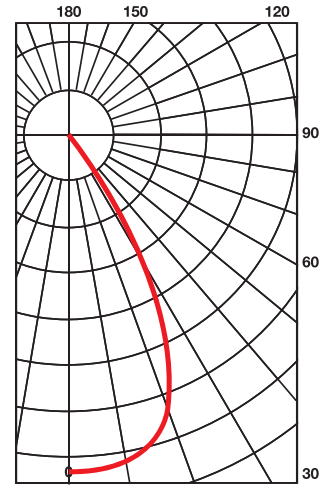

R30S Down Light Photometrics

0 ft	Illuminance					Distribution Ratio				
3 ft	-	-	-	-	0.015	1.000				
6 ft	-	-	-	0.004	0.090	0.250				
9 ft	-	-	0.002	0.008	0.084	0.111				
12 ft	-	0.001	0.003	0.023	0.055	0.063				
15 ft	0.001	0.001	0.019	0.024	0.038	0.040				
	15 ft	12 ft	9 ft	6 ft	3 ft	CL