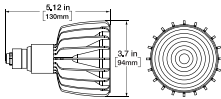

R30S Down Light Photometrics

0 ft	Illuminance					Distribution Ratio				
3 ft	-	-	-	-	0.015	1.000				
6 ft	-	-	-	0.004	0.090	0.250				
9 ft	-	-	0.002	0.008	0.084	0.111				
12 ft	-	0.001	0.003	0.023	0.055	0.063				
15 ft	0.001	0.001	0.019	0.024	0.038	0.040				
	15 ft	12 ft	9 ft	6 ft	3 ft	CL				

R30S Illuminance at Beam Centerline

White	CCT	P/N	Total Lumen	Throw Distance (feet)				
				3	6	9	12	15
Warm	2700°K	0111X1	562	800.0	200.0	88.9	50.0	32.0
Neutral	3500°K	0113X1	569	810.0	202.5	90.0	50.6	32.4
Cool	4500°K	0114X1	570	800.0	200.0	88.9	50.0	32.0

Unit in lux
1 lux = 0.0929 footcandle (fc)

R30S White E26/E27 Base / GU-24 Pin Base

Product Code	White Light CCT	Voltage	Fin Color
01 E26/E27	11 Warm (2700°K)	0 120V (110V~130V) Dimmable	0 White*
	13 Neutral (3500°K)	2 220V (200V~250V) Dimmable	1 Black
04 GU-24	14 Cool (4500°K)	3 120V BR Dimmable	2 Silver*
		7 277V Dimmable	

*Special Order Only

Examples

011101	R30 Spotlight	E26/E27	Warm (2700°K)	120V	Black Fin
011300	R30 Spotlight	E26/E27	Neutral (3500°K)	120V	White Fin
011422	R30 Spotlight	E26/E27	Cool (4500°K)	220V	Silver Fin
041171	R30 Spotlight	GU-24	Warm (2700°K)	277V	Black Fin