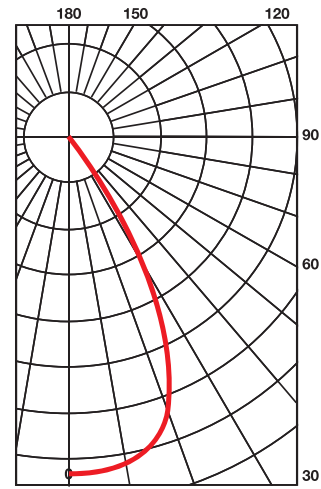

R30S Down Light Photometrics

0 ft	Illuminance					Distribution Ratio
3 ft	-	-	-	-	0.015	1.000
6 ft	-	-	-	0.004	0.090	0.250
9 ft	-	-	0.002	0.008	0.084	0.111
12 ft	-	0.001	0.003	0.023	0.055	0.063
15 ft	0.001	0.001	0.019	0.024	0.038	0.040
	15 ft	12 ft	9 ft	6 ft	3 ft	CL