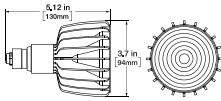

R30S Down Light Photometrics

0 ft	Illuminance					Distribution Ratio
3 ft	-	-	-	-	0.015	1.000
6 ft	-	-	-	0.004	0.090	0.250
9 ft	-	-	0.002	0.008	0.084	0.111
12 ft	-	0.001	0.003	0.023	0.055	0.063
15 ft	0.001	0.001	0.019	0.024	0.038	0.040
	15 ft	12 ft	9 ft	6 ft	3 ft	CL