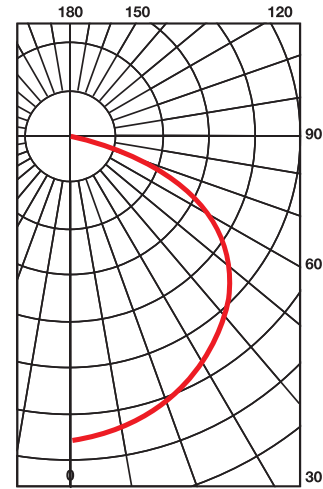

Fin color:

White

**Line Voltage**

**R-30 W**  
160 degree beam

120V / 220V / 277V line current

Medium Screw Base E26/E27, GU-24 Pin Base

**50,000 hour rated life**

**Replaces:**

\*\* California Title 22 compliant

R30W Down Light Photometrics

0 ft	Illuminance					Distribution Ratio
3 ft	0.002	0.008	0.024	0.088	0.370	1.000
6 ft	0.012	0.022	0.045	0.093	0.176	0.250
9 ft	0.015	0.026	0.041	0.064	0.093	0.111
12 ft	0.016	0.023	0.032	0.044	0.056	0.063
15 ft	0.015	0.020	0.025	0.031	0.038	0.040
	15 ft	12 ft	9 ft	6 ft	3 ft	CL