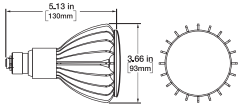

R30W Down Light Photometrics

0 ft	Illuminance					Distribution Ratio
3 ft	0.002	0.008	0.024	0.088	0.370	1.000
6 ft	0.012	0.022	0.045	0.093	0.176	0.250
9 ft	0.015	0.026	0.041	0.064	0.093	0.111
12 ft	0.016	0.023	0.032	0.044	0.056	0.063
15 ft	0.015	0.020	0.025	0.031	0.038	0.040
	15 ft	12 ft	9 ft	6 ft	3 ft	CL

R30W Illuminance at Beam Centerline

Color	Wavelength	P/N	Total Lumen	Throw Distance (feet)				
				3	6	9	12	15
Red	620 nm	0216X0	540	269.0	67.2	29.9	16.8	10.8
Amber	589 nm	0217X0	300	113.6	28.4	12.6	7.1	4.5
Green	535 nm	0218X0	680	244.6	61.1	27.2	15.3	9.8
Blue	465 nm	0219X0	405	201.7	50.4	22.4	12.6	8.1

Unit in lux
1 lux = 0.0929 footcandle

R30W Color E26/E27 Base / GU-24 Pin Base

Product Code	Color Light	Voltage	Fin Color	
Standard color				
02 E26/E27	16 Red (630nm)	0 120V (110V~130V) Dimmable	0 White	
	17 Amber (589nm)	2 220V (200V~250V) Dimmable		
	18 Green (535nm)	3 120V BR Dimmable		
05 GU-24	19 Blue (465nm)	7 277V Dimmable		
	Custom color			
02 E26/E27	20 415nm	0 120V (110V~130V) Dimmable	0 White	
	23 Vita Yellow	2 220V (200V~250V) Dimmable		
	24 2050°K	3 120V BR Dimmable		
	27 630/415nm	7 277V		
05 GU-24	28 Margaritas Pink			
	30 Restaurant Pink			
	31 Pink Magenta			
	34 Deep Purple			
	36 Congo Blue			
	37 Happy Blue			
	38 True Blue			
	39 Green Blue			

Examples

023120	R30 Wide Floodlight	E26/E27	Pink Magenta	220V	White Fin
021600	R30 Wide Floodlight	E26/E27	Red (630nm)	120V	White Fin
053470	R30 Wide Floodlight	GU-24	Deep Purple	277V	White Fin