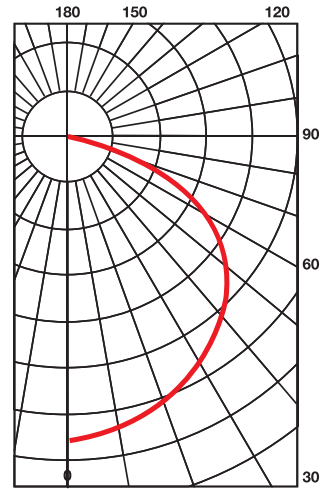

Fin color:

White

Line Voltage

R-30 W
160 degree beam

120V / 220V / 277V line current

Medium Screw Base E26/E27

50,000 hour rated life

Replaces:

*** California Title 22 compliant*

R30W Down Light Photometrics

0 ft	Illuminance Distribution Ratio					
3 ft	0.002	0.008	0.024	0.088	0.370	1.000
6 ft	0.012	0.022	0.045	0.093	0.176	0.250
9 ft	0.015	0.026	0.041	0.064	0.093	0.111
12 ft	0.016	0.023	0.032	0.044	0.056	0.063
15 ft	0.015	0.020	0.025	0.031	0.038	0.040
	15 ft	12 ft	9 ft	6 ft	3 ft	CL